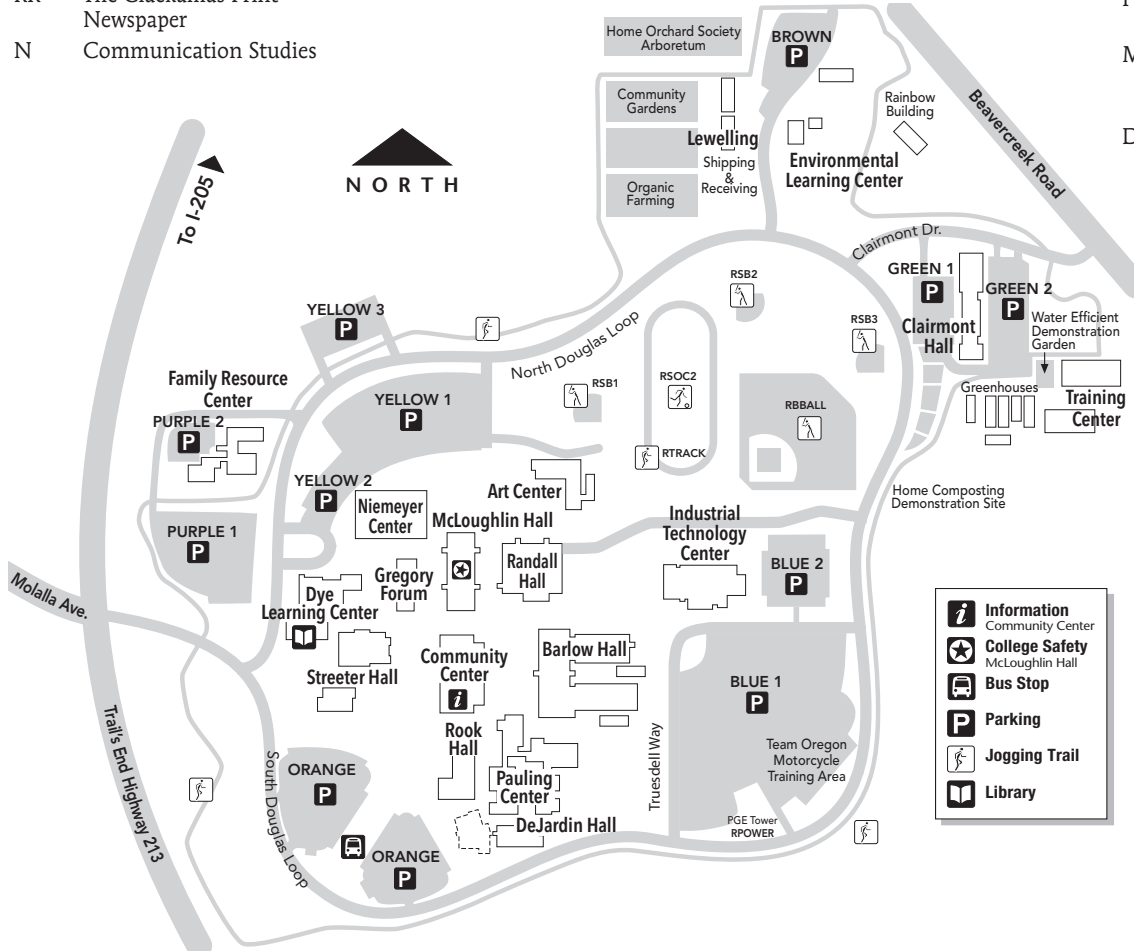

Oregon City Campus

- AC Art Center
- B Barlow Hall
- C Clairmont Hall
- CC Community Center
- D Dye Learning Center
- DJ DeJardin Hall
- ELC Environmental Learning Center
- F Family Resource Center
- G Gregory Forum
- M McLoughlin Hall
- N Niemeyer Center
- P Pauling Center
- R Randall Hall
- RR Rook Hall
- S Streeter Hall
- T Training Center

CCC at Harmony Community Campus

- H
- HW Harmony West

Wilsonville Campus

- W

- Information Community Center
- College Safety McLoughlin Hall
- Bus Stop
- Parking
- Jogging Trail
- Library

How to Get to Campus

Clackamas Community College, Wilsonville Campus

503-594-0940
29353 Town Center Loop E
Wilsonville, OR 97070

Campus Map

19600 Molalla Avenue
Oregon City, OR | 97045-7998
Education That Works