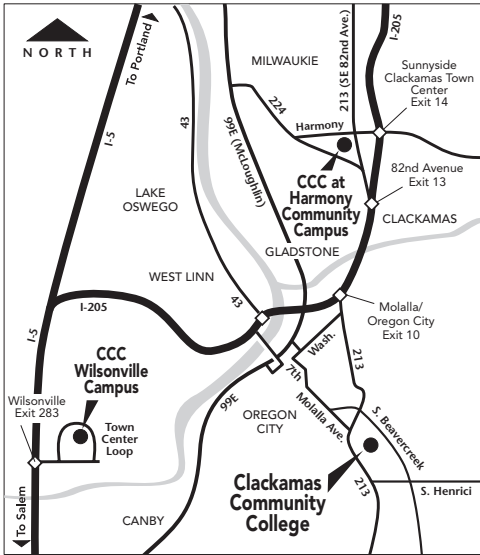

Oregon City Campus

- AC Art Center
- B Barlow Hall
- C Clairmont Hall
- CC Community Center
- D Dye Learning Center
- DJ DeJardin Hall
- ELC Environmental Learning Center
- F Family Resource Center
- G Gregory Forum
- M McLoughlin Hall
- N Niemeyer Center
- P Pauling Center
- R Randall Hall
- RR Rook Hall
- S Streeter Hall
- T Training Center

CCC at Harmony Community Campus

- H
- HW Harmony West

Wilsonville Campus

- W

- Information Community Center
- College Safety McLoughlin Hall
- Bus Stop
- Parking
- Jogging Trail
- Library

How to Get to Campus

Visit CCC on the Web at www.clackamas.edu

Clackamas Community College, Oregon City Campus

503-594-6000
19600 Molalla Ave.
Oregon City, OR 97045

Clackamas Community College, Harmony Community Campus

503-594-0620
7738 S.E. Harmony Rd.
Milwaukie, OR 97222

Clackamas Community College, Wilsonville Campus

503-594-0940
29353 Town Center Loop E
Wilsonville, OR 97070

Campus Map

19600 Molalla Avenue
Oregon City, OR | 97045-7998
Education That Works