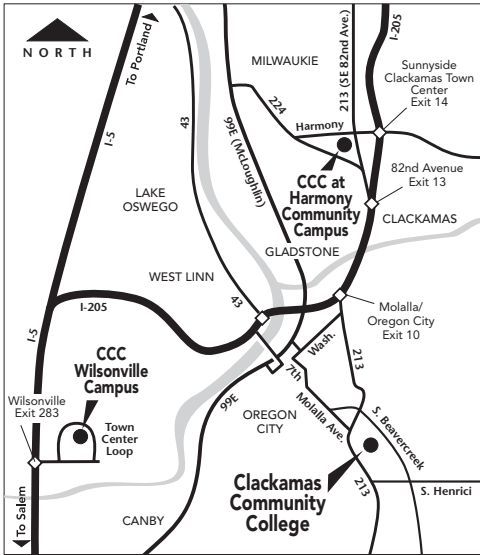

Oregon City Campus	
AC	Art Center
B	Barlow Hall
C	Clairmont Hall
CC	Community Center
D	Dye Learning Center
DJ	DeJardin Hall
ELC	Environmental Learning Center
F	Family Resource Center
G	Gregory Forum
M	McLoughlin Hall
N	Niemeyer Center
P	Pauling Center
R	Randall Hall
RR	Rook Hall
S	Streeter Hall
T	Training Center
CCC at Harmony Community Campus	
H	Harmony West
Wilsonville Campus	
W	

How to Get to Campus

Visit CCC on the Web at www.clackamas.edu

Clackamas Community College, Oregon City Campus

503-594-6000
19600 Molalla Ave.
Oregon City, OR 97045

Clackamas Community College, Harmony Community Campus

503-594-0620
7738 S.E. Harmony Rd.
Milwaukie, OR 97222

Clackamas Community College, Wilsonville Campus

503-594-0940
29353 Town Center Loop E
Wilsonville, OR 97070

Campus Map

19600 Molalla Avenue
Oregon City, OR | 97045-7998
Education That Works