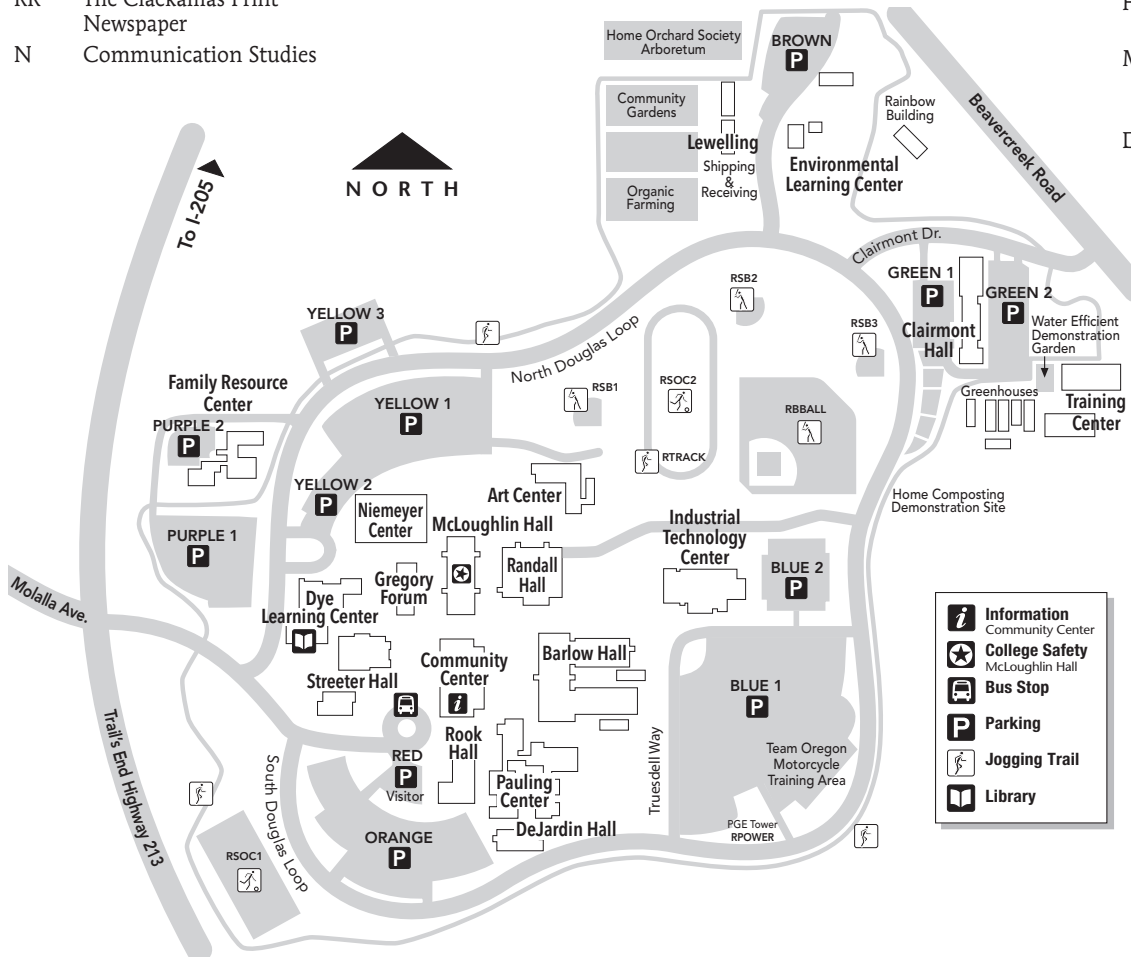

Oregon City Campus	
AC	Art Center
B	Barlow Hall
C	Clairmont Hall
CC	Community Center
D	Dye Learning Center
DJ	DeJardin Hall
ELC	Environmental Learning Center
F	Family Resource Center
G	Gregory Forum
M	McLoughlin Hall
N	Niemeyer Center
P	Pauling Center
R	Randall Hall
RR	Rook Hall
S	Streeter Hall
T	Training Center
CCC at Harmony Community Campus	
H	Harmony West
Wilsonville Campus	
W	

How to Get to Campus

Visit CCC on the Web at www.clackamas.edu

Clackamas Community College, Oregon City Campus

503-594-6000
19600 Molalla Ave.
Oregon City, OR 97045

Clackamas Community College, Harmony Community Campus