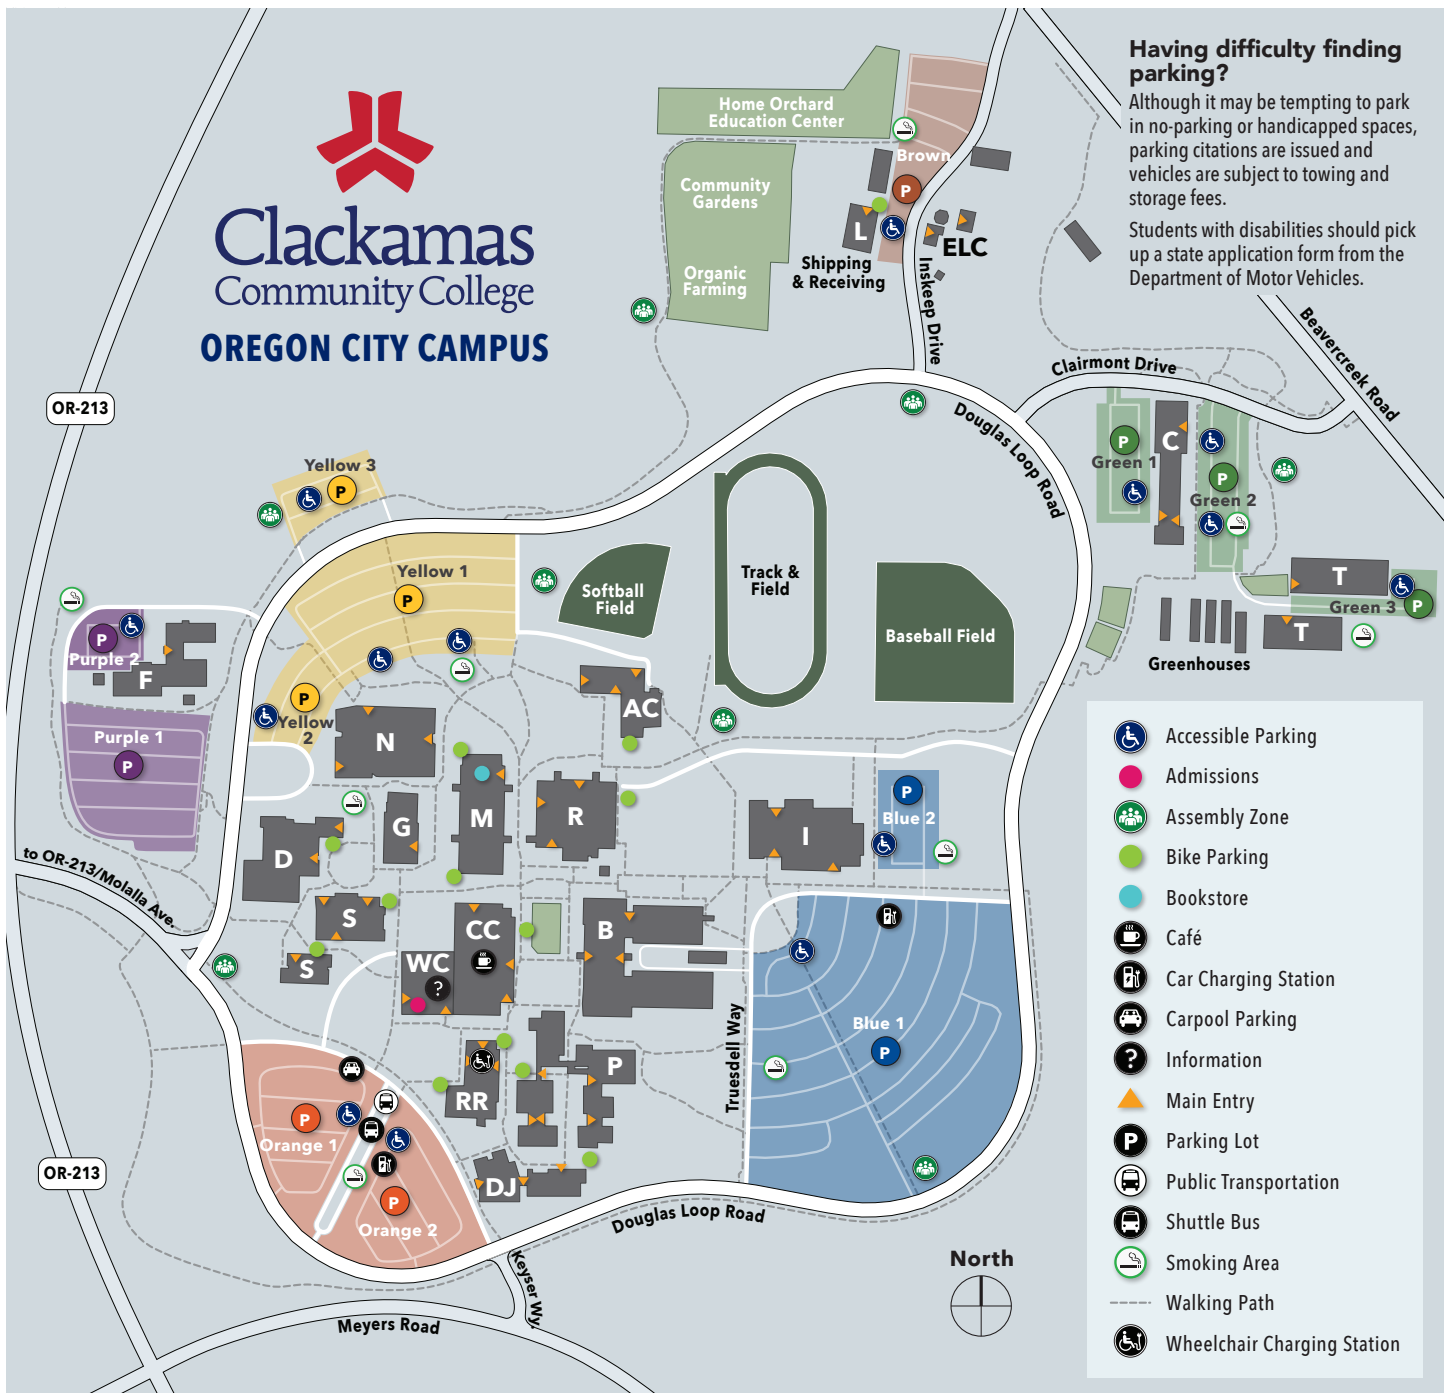

Clackamas Community College

OREGON CITY CAMPUS

Having difficulty finding parking?

Although it may be tempting to park in no-parking or handicapped spaces, parking citations are issued and vehicles are subject to towing and storage fees.

Students with disabilities should pick up a state application form from the Department of Motor Vehicles.

BUILDING CODES and SERVICES

Art Center (AC)

Barlow Hall (B)

- Foundation
- Human Resources
- President's Office

Clairmont Hall (C)

- Connections with Business and Industry

Community Center (CC)

- Advising
- Career Services
- Cougar Café
- Disability Resource Center
- Multicultural Center
- Student Government
- VET Center

DeJardin Hall (DJ)

Dye Learning Resource Center (D)

- Library

Environmental Learning Center (ELC)

Family Resource Center (F)

- Child Development Center

Gregory Forum (G)

Industrial Technology Center (I)

Lewelling (L)

- Campus Services
- Shipping & Receiving

McLoughlin Hall (M)

- Bookstore
- College Safety

Niemeyer Center (N)

- Alexander Art Gallery
- Osterman Theatre

Pauling Center (P)

- Workforce Services

Randall Hall (R)

- Athletics Center

Roger Rook Hall (RR)

- Admissions Center
- Financial Aid
- Registration/Records
- Student Accounts
- Testing Center

Streeter Hall (S)

Training Center (T)

Wacheno Welcome Center (WC)

CCC CAMPUS SITES

CCC at Harmony Community Campus

7738 SE Harmony Road
Milwaukie, OR 97222

CCC Oregon City

19600 Molalla Ave.
Oregon City, OR 97045

CCC Wilsonville Campus

29353 SW Town Center Loop E
Wilsonville, OR 97070

CCC OFF-CAMPUS SITES

Canby Applied Technology Center

721 SW Fourth St., Canby, OR 97013

Estacada High School

355 NE 6th, Estacada, OR 97023

Molalla Center

(behind Molalla Public Library)
201 East Fifth, Molalla, OR 97308